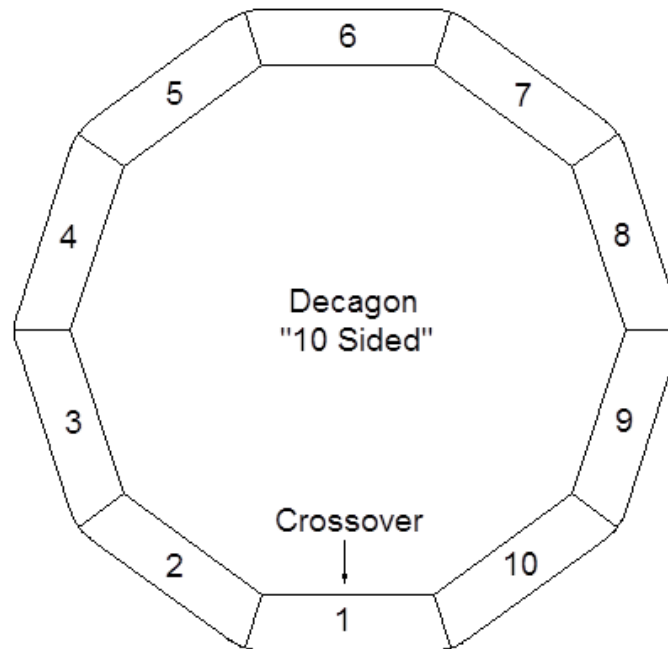

2.5" Brick – GTS 23 - U.S. Brick – Thermal Ceramics Brand K-23				Order these parts at shopevenheat.com			
GTS 23 Position - 1 4.5" Tall w/ Element Grooves & Crossover		#06942.000	$13	GTS 23 Positions – 1, 2, 3, 4, 5, 6, 7, 8, 9 & 10 4.5" Tall No Element Grooves		#06888.000	$13
GTS 23 Positions – 2, 3, 4, 5, 6, 7, 8, 9 & 10 4.5" Tall w/ Element Grooves		#06926.000	$13