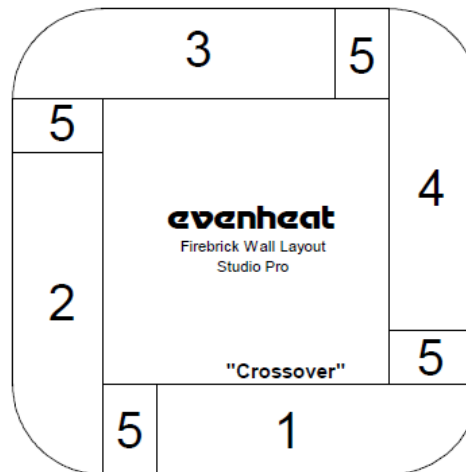

2.5" Brick – Studio 8 / Studio Pro / Studio Pro STP - U.S. Brick – Thermal Ceramics Brand K-23				Order these parts at shopevenheat.com			
Studio 8 / Studio Pro / Studio Pro STP Position – 1 4.5" Tall w/ Element Grooves & Crossover		#06935.000	$13	Studio 8 / Studio Pro / Studio Pro STP Positions – 2, 3 & 4 4.5" Tall w/ Element Grooves		#06917.000	$13
Studio 8/ Studio Pro / Studio Pro STP Position 5 4.5" Tall x 1.5" Long w/ Element Grooves		#06917.005	$16