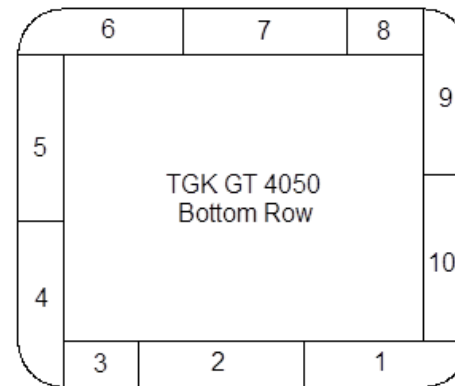

2.5" Brick – TGK GT 4050 - U.S. Brick – Thermal Ceramics Brand K-23				Order these parts at shopevenheat.com			
TGK GT 4050 Top Row – Positions 3, 5, 8 & 10 4.5" Tall x 9" Long Radiused Corner No Element Grooves		#06881.600	$13	TGK GT 4050 Bottom Row – Positions 1, 4, 6 & 9 2.25" Tall x 9" Long Radiused Corner No Element Grooves		#06899.500	$16
TGK GT 4050 Top Row – Positions 2, 4, 7 & 9 4.5" tall x 9" Long No Element Grooves		#06881.610	$13	TGK GT 4050 Bottom Row – Positions 2, 5, 7 & 10 2.25" Tall x 9" Long No Element Grooves		#06899.510	$16
TGK GT 4050 Top Row – Positions 1 & 6 4.5" Tall x 4.25" Long No Element Grooves		#06881.620	$16	TGK GT 4050 Bottom Row – Positions 3 & 8 2.25" Tall x 4.25" Long No Element Grooves		#06899.520	$16