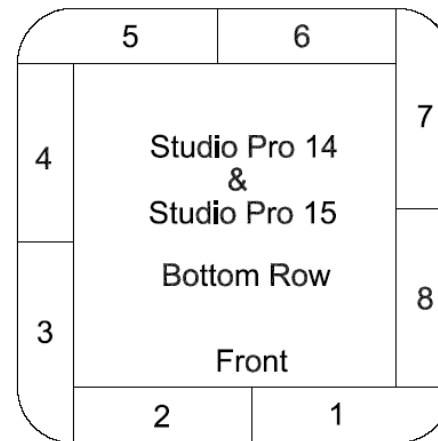

2.5" Brick – Studio Pro 14 and Studio Pro 15 - U.S. Brick – Thermal Ceramics Brand K-23				Order these parts at shopevenheat.com			
Studio Pro 14 & 15 – 120V & 240V Top Row – Positions 2, 4, 6 & 8 2.25" Tall x 9" Long Radiused Corner No Element Grooves		#06899.000	$16	Studio Pro 14 & 15 – 120V Bottom Row – Positions 2, 4, 6 & 8 4.5" Tall x 8" Long No Element Grooves		#06881.530	$13
Studio Pro 14 & 15 – 120V & 240V Top Row – Positions 1, 3, 5 & 7 2.25" Tall x 8" Long No Element Grooves		#06899.100	$16	Studio Pro 14 & 15 – 240V Bottom Row – Positions 1, 3, 5 & 7 4.5" Tall x 9" Long Radiused Corner w/ Element Grooves		#06918.000	$13
Studio Pro 14 & 15 – 120V Bottom Row – Positions 1, 3, 5 & 7 4.5" Tall x 9" Long Radiused Corner No Element Grooves		#06881.520	$16	Studio Pro 14 & 15 – 240V Bottom Row – Positions 2, 4, 6 & 8 4.5" Tall x 8" Long w/ Element Grooves		#06918.100	$13