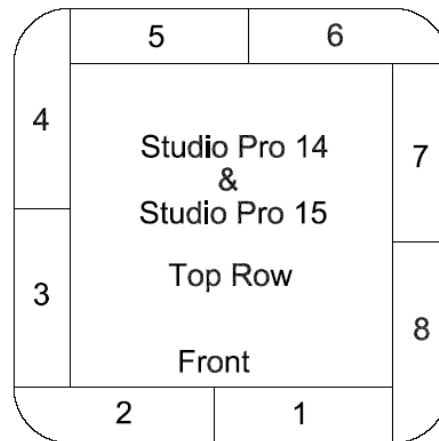

2.5" Brick – Studio Pro 14 and Studio Pro 15 - U.S. Brick – Thermal Ceramics Brand K-23				Order these parts at shopevenheat.com			
Studio Pro 14 & 15 – 120V & 240V Top Row – Positions 2, 4, 6 & 8 2.25" Tall x 9" Long Radiused Corner No Element Grooves		#06899.000	$16	Studio Pro 14 & 15 – 120V Bottom Row – Positions 2, 4, 6 & 8 4.5" Tall x 8" Long No Element Grooves		#06881.530	$13
Studio Pro 14 & 15 – 120V & 240V Top Row – Positions 1, 3, 5 & 7 2.25" Tall x 8" Long No Element Grooves		#06899.100	$16	Studio Pro 14 & 15 – 240V Bottom Row – Positions 1, 3, 5 & 7 4.5" Tall x 9" Long Radiused Corner w/ Element Grooves		#06918.000	$13
Studio Pro 14 & 15 – 120V Bottom Row – Positions 1, 3, 5 & 7 4.5" Tall x 9" Long Radiused Corner No Element Grooves		#06881.520	$16	Studio Pro 14 & 15 – 240V Bottom Row – Positions 2, 4, 6 & 8 4.5" Tall x 8" Long w/ Element Grooves		#06918.100	$13