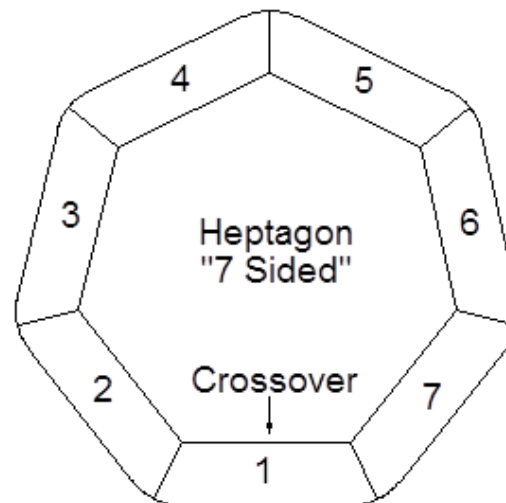

2.5" Brick – GT 14-6 / Hot Shot - U.S. Brick – Thermal Ceramics Brand K-23				Order these parts at shopevenheat.com			
GT 14-6 / Hot Shot – 120V & 240V Positions – 1, 2, 3, 4, 5, 6 & 7 2.25" Tall No Element Grooves		#06902.000	$16	GT 14-6 / Hot Shot – 240V Position - 1 4.5" Tall w/ Element Grooves & Crossover		#06938.000	$13
GT 14-6 / Hot Shot – 120V Positions – 1, 2, 3, 4, 5, 6 & 7 4.5" Tall No Element Grooves		#06884.000	$13	GT 14-6 / Hot Shot – 240V Positions – 2, 3, 4, 5, 6 & 7 4.5" Tall w/ Element Grooves		#06922.000	$13