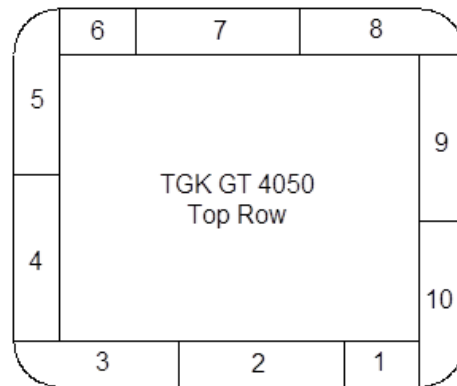

2.5" Brick – TGK GT 4050 - U.S. Brick – Thermal Ceramics Brand K-23				Order these parts at shopevenheat.com			
TGK GT 4050 Top Row – Positions 3, 5, 8 & 10 4.5" Tall x 9" Long Radiused Corner No Element Grooves		#06881.600	$13	TGK GT 4050 Bottom Row – Positions 1, 4, 6 & 9 2.25" Tall x 9" Long Radiused Corner No Element Grooves		#06899.500	$16
TGK GT 4050 Top Row – Positions 2, 4, 7 & 9 4.5" tall x 9" Long No Element Grooves		#06881.610	$13	TGK GT 4050 Bottom Row – Positions 2, 5, 7 & 10 2.25" Tall x 9" Long No Element Grooves		#06899.510	$16
TGK GT 4050 Top Row – Positions 1 & 6 4.5" Tall x 4.25" Long No Element Grooves		#06881.620	$16	TGK GT 4050 Bottom Row – Positions 3 & 8 2.25" Tall x 4.25" Long No Element Grooves		#06899.520	$16