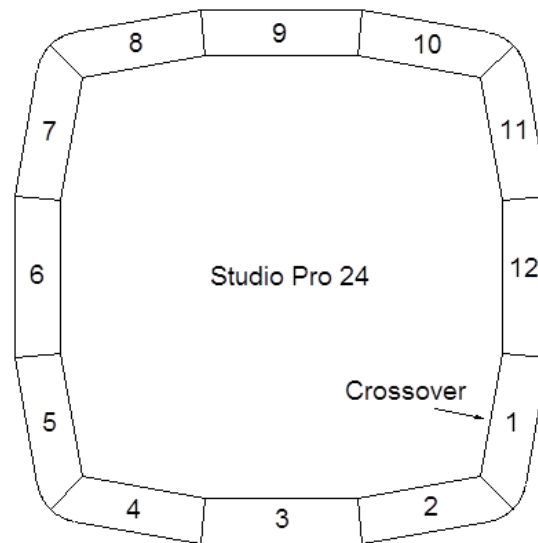

2.5" Brick – Studio Pro 24 Models - U.S. Brick – Thermal Ceramics Brand K-23				Order these parts at shopevenheat.com			
Studio Pro 24 – Position 1 4.5" Tall w/ Element Grooves & Crossover		#06881.400	$13	Studio Pro 24 – Positions 2, 5, 8 & 11 4.5" Tall No Element Grooves		#06881.450	$13
Studio Pro 24 – Positions 2, 5, 8 & 11 4.5" Tall w/ Element Grooves		#06881.410	$13	Studio Pro 24 – Positions 3, 6, 9 & 12 4.5" Tall No Element Grooves		#06881.460	$13
Studio Pro 24 – Positions 3, 6, 9 & 12 4.5" Tall w/ Element Grooves		#06881.420	$13	Studio Pro 24 – Positions 1, 4, 7 & 10 2.25" Tall No Element Grooves		#06881.470	$16
Studio Pro 24 – Positions 4, 7, 10 4.5" Tall w/ Element Grooves		#06881.430	$13	Studio Pro 24 – Positions 2, 5, 8 & 11 2.25" Tall No Element Grooves		#06881.480	$16
Studio Pro 24 – Positions 1, 4, 7 & 10 4.5" Tall No Element Grooves		#06881.440	$13	Studio Pro 24 – Positions 3, 6, 9 & 12 2.25" Tall No Element Grooves		#06881.490	$16