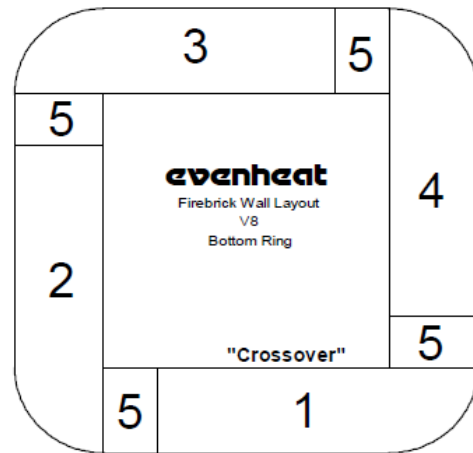

2.5" Brick – V8 - U.S. Brick – Thermal Ceramics Brand K-23				Order these parts at shopevenheat.com			
V8 Position – 1 4.5" Tall w/ Element Grooves & Crossover		#06917.500	$13	V8 Top Row – Positions 1,2,3 & 4 2.25" Tall x 9" Long Radiused Corner No Element Grooves		#06917.503	$16
V8 Bottom Row – Positions 2, 3 & 4 4.5" Tall x 9" Long Radiused Corner w/ Element Grooves		#06917.501	$13	V8 Top Row – Position 5 2.25" Tall x 1.5" Long No Element Grooves		#06917.504	$16
V8 Bottom Row – Position 5 4.5" Tall x 1.5" Long w/ Element Grooves		#06917.502	$13