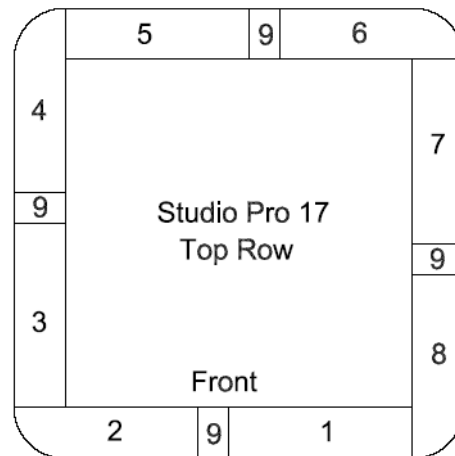

2.5" Brick – Studio Pro 17 - U.S. Brick – Thermal Ceramics Brand K-23				Order these parts at shopevenheat.com			
Studio Pro 17 – 120V & 240V Top Row – Positions 2, 4, 6 & 8 2.25" Tall x 9" Long Radiused Corner No Element Grooves		#06899.300	$16	Studio Pro 17 – 120V & 240V Bottom Row – Position 9 4.5" Tall x 1.5" Long No Element Grooves		#06899.350	$16
Studio Pro 17 – 120V & 240V Top Row – Positions 1, 3, 5 & 7 2.25" Tall x 9" Long No Element Grooves		#06899.310	$16	Studio Pro 17 – 240V Bottom Row – Positions 2, 4, 6 & 8 4.5" Tall x 9" Long w/ Element Grooves		#06899.360	$13
Studio Pro 17 – 120V & 240V Top Row – Position 9 2.25" Tall x 1.5" Long No Element Grooves		#06899.320	$16	Studio Pro 17 – 240V Bottom Row – Positions 1, 3, 5 & 7 4.5" Tall x 9" Long Radiused Corner w/ Element Grooves		#06899.370	$13
Studio Pro 17 – 120V Bottom Row – Positions 2, 4, 6 & 8 4.5" Tall x 9" Long No Element Grooves		#06899.330	$13	Studio Pro 17 – 240V Bottom Row – Position 9 4.5" Tall x 1.5" Long w/ Element Grooves		#06899.380	$13
Studio Pro 17 – 120V Bottom Row – Positions 1, 3, 5 & 7 4.5" Tall x 9" Long Radiused Corner No Element Grooves		#06899.340	$16