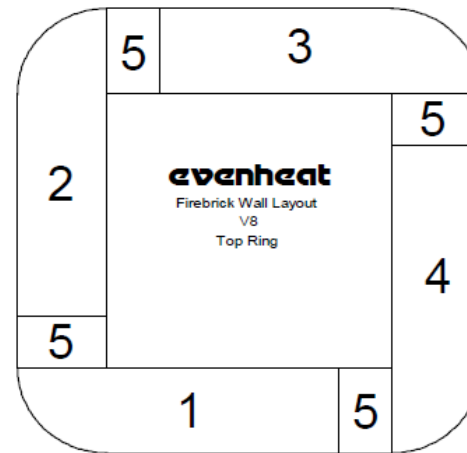

2.5" Brick – V8 - U.S. Brick – Thermal Ceramics Brand K-23				Order these parts at shopevenheat.com			
V8 Position – 1 4.5" Tall w/ Element Grooves & Crossover		#06917.500	$13	V8 Top Row – Positions 1,2,3 & 4 2.25" Tall x 9" Long Radiused Corner No Element Grooves		#06917.503	$16
V8 Bottom Row – Positions 2, 3 & 4 4.5" Tall x 9" Long Radiused Corner w/ Element Grooves		#06917.501	$13	V8 Top Row – Position 5 2.25" Tall x 1.5" Long No Element Grooves		#06917.504	$16
V8 Bottom Row – Position 5 4.5" Tall x 1.5" Long w/ Element Grooves		#06917.502	$13