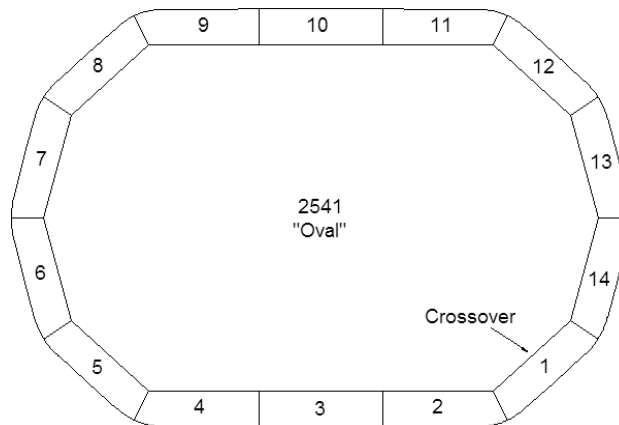

2.5" Brick – GTS 2541 Models - U.S. Brick – Thermal Ceramics Brand K-23				Order these parts at shopevenheat.com			
GTS 2541 – Position 1 4.5" Tall w/ Element Grooves & Crossover		#06950.001	$13	GTS 2541 – Positions 2 & 9 4.5" Tall No Element Grooves		#06950.051	$13
GTS 2541 – Positions 2 & 9 4.5" Tall w/ Element Grooves		#06950.002	$13	GTS 2541 – Positions 3 & 10 4.5" Tall No Element Grooves		#06950.052	$13
GTS 2541 – Positions 3 & 10 4.5" Tall w/ Element Grooves		#06950.003	$13	GTS 2541 – Positions 4 & 11 4.5" Tall No Element Grooves		#06950.053	$13
GTS 2541 – Positions 4 & 11 4.5" Tall w/ Element Grooves		#06950.004	$13	GTS 2541 – Positions 1, 5, 8 & 12 4.5" Tall No Element Grooves		#06950.050	$13
GTS 2541 – Positions 5, 8 & 12 4.5" Tall w/ Element Grooves		#06950.005	$13	GTS 2541 – Positions 6, 7, 13 & 14 4.5" Tall No Element Grooves		#06950.054	$13
GTS 2541 – Positions 6, 7, 13 & 14 4.5" Tall w/ Element Grooves		#06950.006	$13