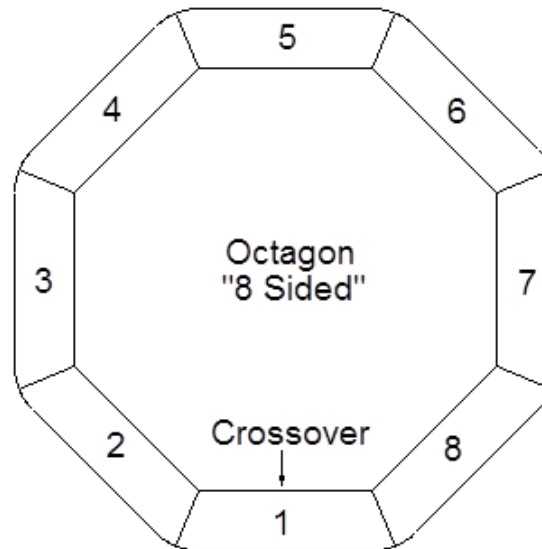

2.5" Brick – GTS 18 - U.S. Brick – Thermal Ceramics Brand K-23				Order these parts at shopevenheat.com			
GTS 18 Position - 1 4.5" Tall w/ Element Grooves & Crossover		#06940.000	$13	GTS 18 Positions – 1, 2, 3, 4, 5, 6, 7 & 8 4.5" Tall No Element Grooves		#06886.000	$13
GTS 18 Positions – 2, 3, 4, 5, 6, 7 & 8 4.5" Tall w/ Element Grooves		#06924.000	$13