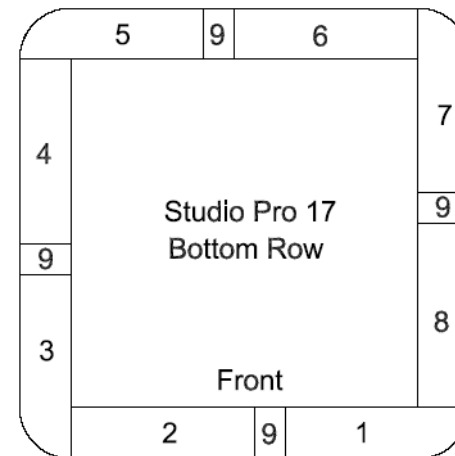

2.5" Brick – Studio Pro 17 - U.S. Brick – Thermal Ceramics Brand K-23				Order these parts at shopevenheat.com			
Studio Pro 17 – 120V & 240V Top Row – Positions 2, 4, 6 & 8 2.25" Tall x 9" Long Radiused Corner No Element Grooves		#06899.300	$16	Studio Pro 17 – 120V & 240V Bottom Row – Position 9 4.5" Tall x 1.5" Long No Element Grooves		#06899.350	$16
Studio Pro 17 – 120V & 240V Top Row – Positions 1, 3, 5 & 7 2.25" Tall x 9" Long No Element Grooves		#06899.310	$16	Studio Pro 17 – 240V Bottom Row – Positions 2, 4, 6 & 8 4.5" Tall x 9" Long w/ Element Grooves		#06899.360	$13
Studio Pro 17 – 120V & 240V Top Row – Position 9 2.25" Tall x 1.5" Long No Element Grooves		#06899.320	$16	Studio Pro 17 – 240V Bottom Row – Positions 1, 3, 5 & 7 4.5" Tall x 9" Long Radiused Corner w/ Element Grooves		#06899.370	$13
Studio Pro 17 – 120V Bottom Row – Positions 2, 4, 6 & 8 4.5" Tall x 9" Long No Element Grooves		#06899.330	$13	Studio Pro 17 – 240V Bottom Row – Position 9 4.5" Tall x 1.5" Long w/ Element Grooves		#06899.380	$13
Studio Pro 17 – 120V Bottom Row – Positions 1, 3, 5 & 7 4.5" Tall x 9" Long Radiused Corner No Element Grooves		#06899.340	$16